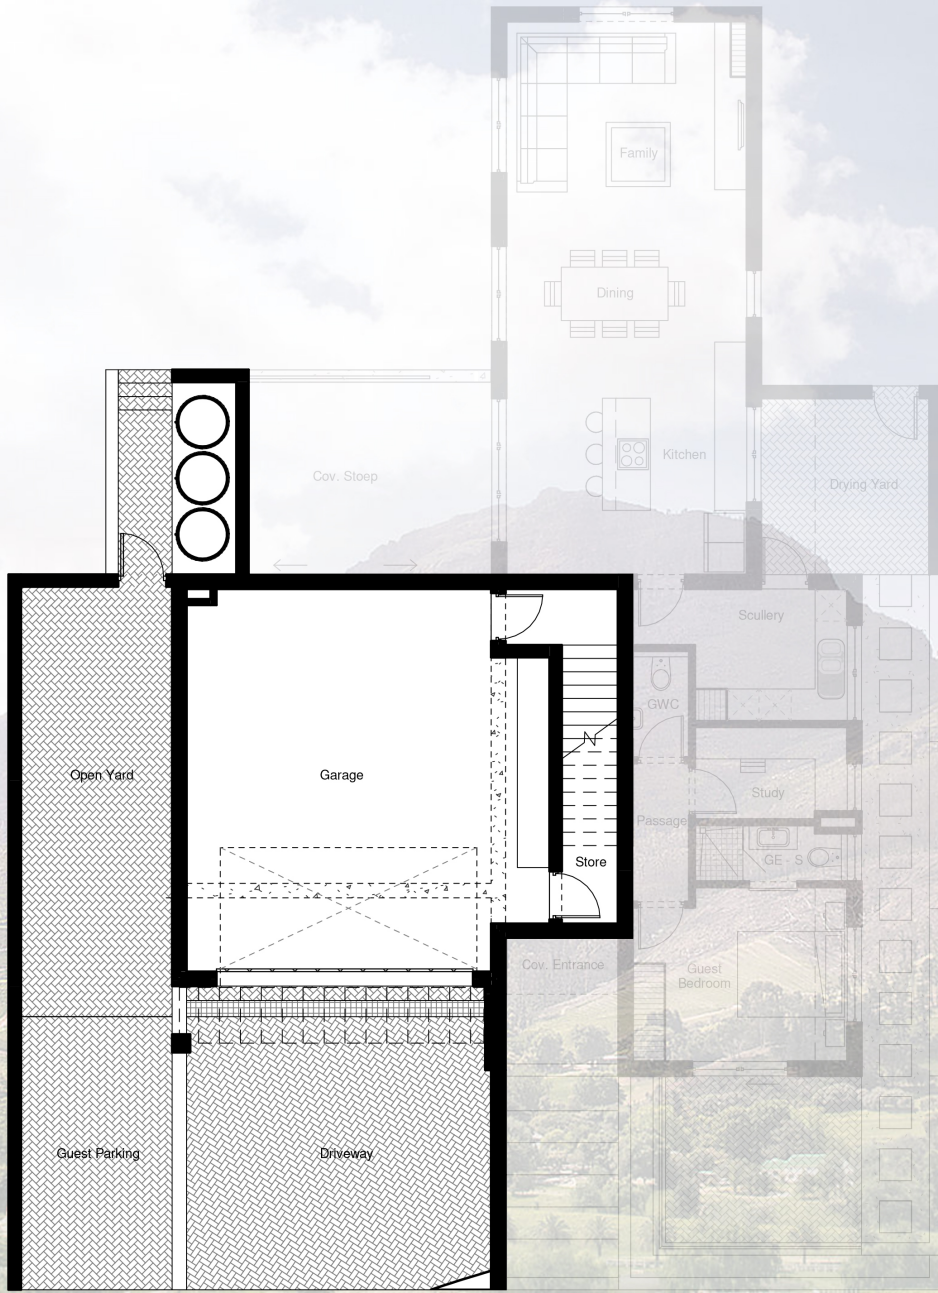

TYPE A

BASEMENT STOREY PLAN
SCALE 1:100

RED ATLANTIC
ARCHITECTURE

www.argitek.co.za

MENTOOR
MOUNTAIN ESTATE

Basement:	
- Garage	64.00 sqm
Ground:	
- House	145.00 sqm
- Covered Stoep	23.00 sqm
- Covered Balcony	10.00 sqm
- Covered Entrance	2.00 sqm
First:	
- House	92.00 sqm
- Open Balcony	10.00 sqm
Grand Total (excl external spaces)	301.00 sqm
Grand Total (incl external spaces)	336.00 sqm